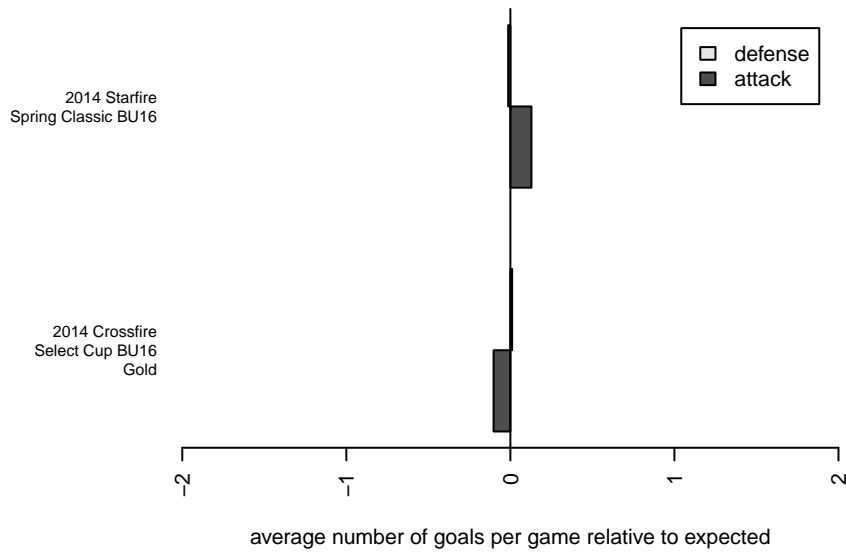

TSS Academy Dattilo B98

, OR
B98 total strength=1556
attack=12.79 defense=14.76

alt names used:
TSS Academy Dattilo [B98]
TSS Academy Dattilo

Venues played:
2014 Starfire Spring Classic BU16
2014 Crossfire Select Cup BU16 Gold

**attack and defense variance (black dot)
relative to other teams
and top 10 in region**

**attack and defense rating
relative to others at age
and all opponents in last 13 months**

**attack and defense rating
relative to others at age
and all opponents in last 13 months**

Performance relative to 13 month average

Performance relative to 13 month average

Distribution of opponents
 Red = Lose zone, Blue = Win zone, Green = Even
 Black line separates win/lose zones

lot. A=Neither has attack advantage, B=Opponent has both attack and defense advantage, C=Opponent has both attack and defense disadvantage, D=Both have