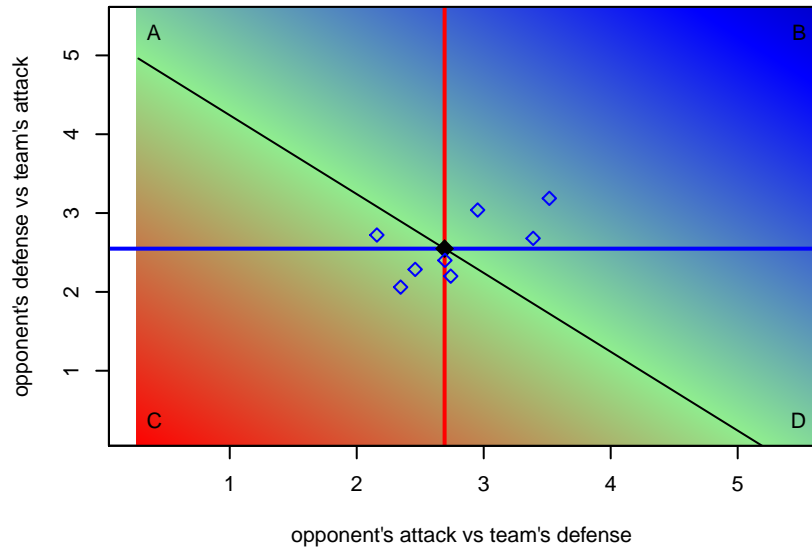

TSS Academy Dattilo B98

, OR
B98 total strength=1556
attack=12.79 defense=14.76

alt names used:
TSS Academy Dattilo [B98]
TSS Academy Dattilo

Venues played:
2014 Starfire Spring Classic BU16
2014 Crossfire Select Cup BU16 Gold

**attack and defense variance (black dot)
relative to other teams
and top 10 in region**

**attack and defense rating
relative to others at age
and all opponents in last 13 months**

**attack and defense rating
relative to others at age
and all opponents in last 13 months**

Performance relative to 13 month average

Performance relative to 13 month average

Distribution of opponents
 Red = Lose zone, Blue = Win zone, Green = Even
 Black line separates win/lose zones

lot. A=Neither has attack advantage, B=Opponent has both attack and defense advantage, C=Opponent has both attack and defense disadvantage, D=Both have